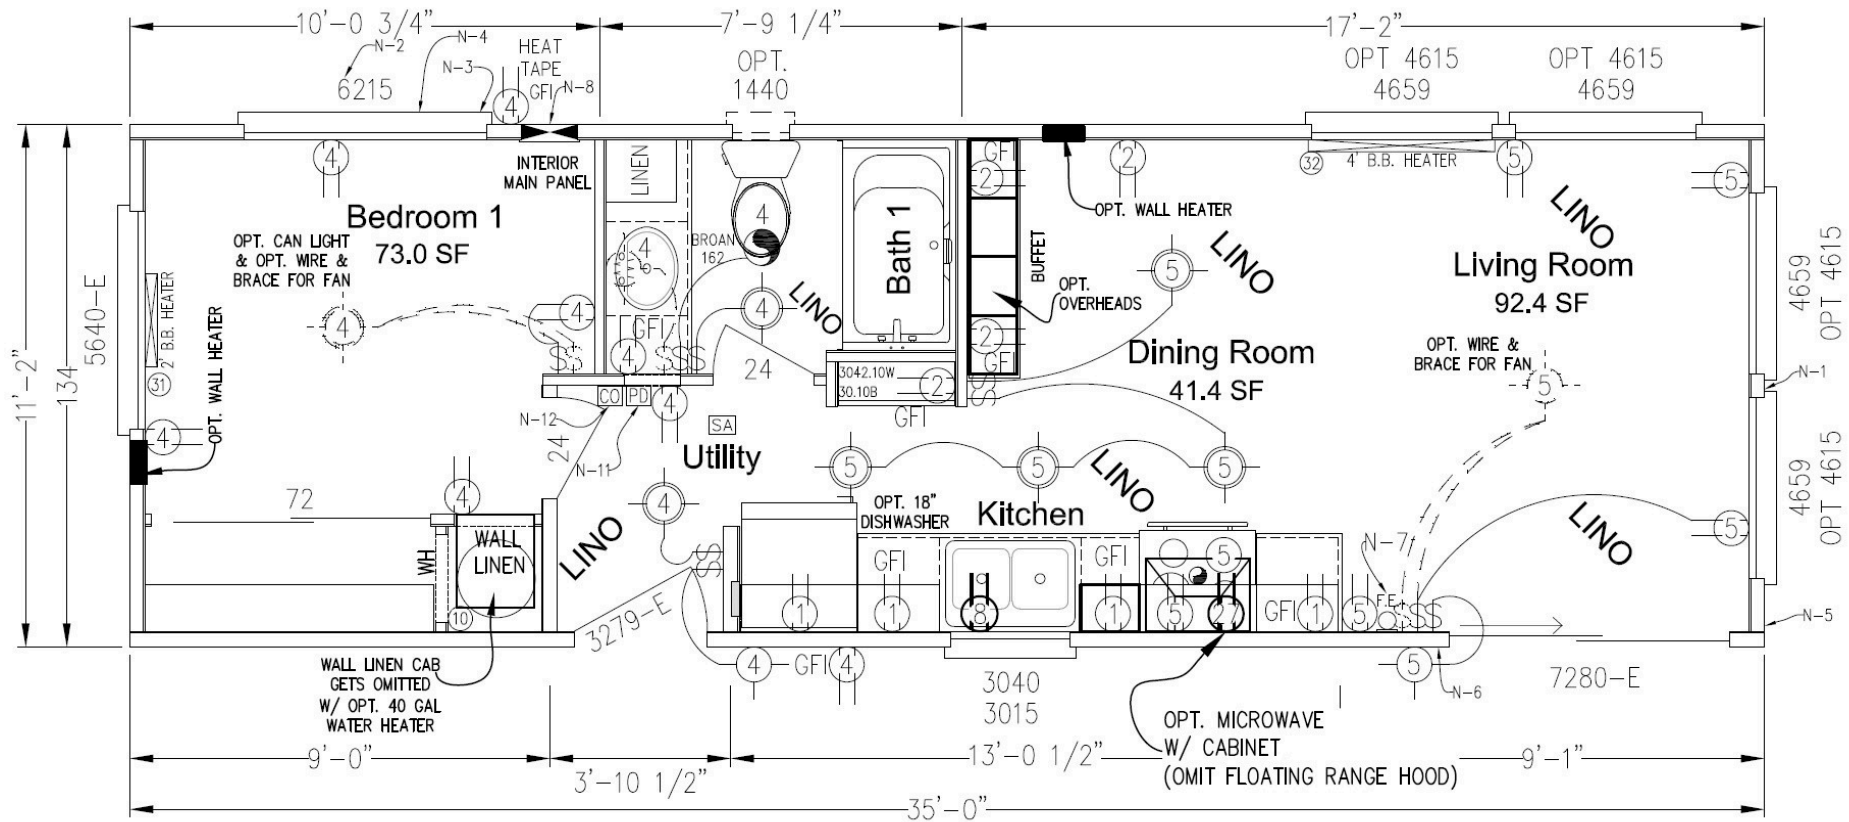

STANDARD LAYOUT FOR THE ELKRIDGE MODEL

1 Bed | 1 Bath | 398.6 SF

Approximate Model Dimension

- Width: 11.2 ft
- Length: 35 ft
- Height: 15.3 ft

***Floor plans, dimensions, features, and specifications are approximate. The floor plan shown represents the standard configuration for this model. Optional features, customizations, and alternate configurations may be available, including added porches, window adjustments, additional windows, or mirrored/reversed layouts. Please consult with a sales representative for available options and final specifications.

184 Cowlitz Loop Rd. Toledo, WA 98591

(360) 301 8322

info@parkmodelnation.com

STANDARD LAYOUT FOR THE ELKRIDGE MODEL

1 Bed | 1 Bath | 398.6 SF

Engineered Floor Plan

***Floor plans, dimensions, features, and specifications are approximate. The floor plan shown represents the standard configuration for this model. Optional features, customizations, and alternate configurations may be available, including added porches, window adjustments, additional windows, or mirrored/reversed layouts. Please consult with a sales representative for available options and final specifications.

184 Cowlitz Loop Rd. Toledo, WA 98591

(360) 301 8322

info@parkmodelnation.com

STANDARD LAYOUT FOR THE ELKRIDGE MODEL

1 Bed | 1 Bath | 398.6 SF

Elevations

FRONT SIDE WALL ELEVATION

FRONT / HITCH
END WALL

REAR SIDE WALL ELEVATION

REAR END WALL

****Floor plans, dimensions, features, and specifications are approximate. The floor plan shown represents the standard configuration for this model. Optional features, customizations, and alternate configurations may be available, including added porches, window adjustments, additional windows, or mirrored/reversed layouts. Please consult with a sales representative for available options and final specifications.*