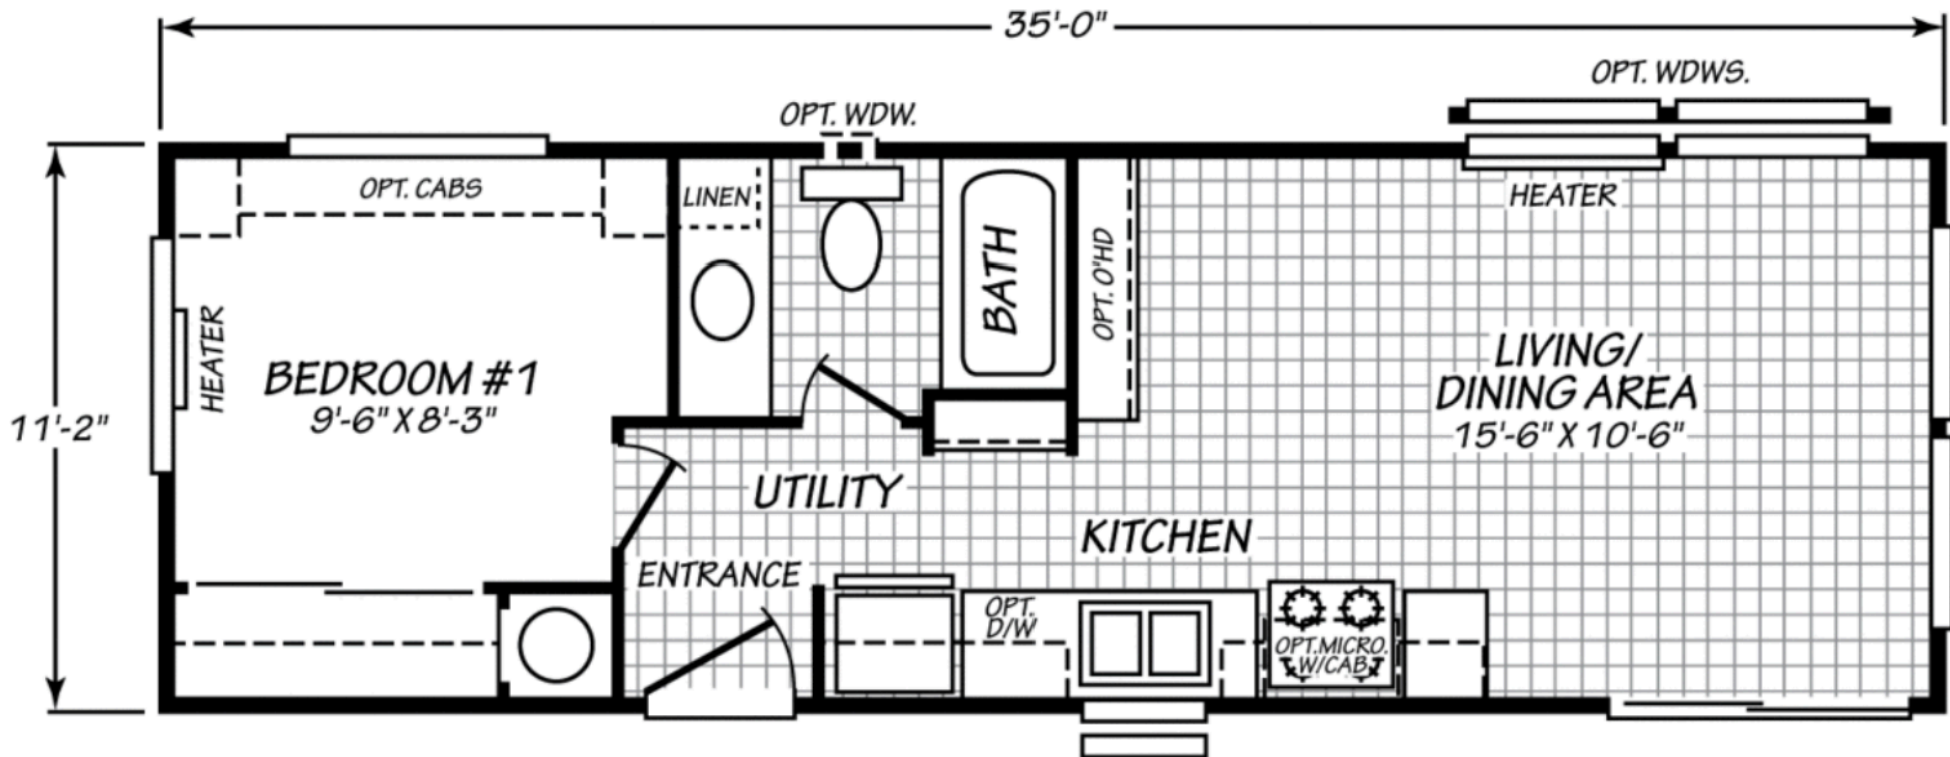

STANDARD LAYOUT FOR THE ELKRIDGE MODEL

1 Bed | 1 Bath | 398.6 SF

Approximate Model Dimension

- Width: 11.2 ft
- Length: 35 ft
- Height: 15.3 ft

***Floor plans, dimensions, features, and specifications are approximate. The floor plan shown represents the standard configuration for this model. Optional features, customizations, and alternate configurations may be available, including added porches, window adjustments, additional windows, or mirrored/reversed layouts. Please consult with a sales representative for available options and final specifications.

184 Cowlitz Loop Rd. Toledo, WA 98591

(360) 301 8322

info@parkmodelnation.com

STANDARD LAYOUT FOR THE ELKRIDGE MODEL

1 Bed | 1 Bath | 398.6 SF

Engineered Floor Plan

***Floor plans, dimensions, features, and specifications are approximate. The floor plan shown represents the standard configuration for this model. Optional features, customizations, and alternate configurations may be available, including added porches, window adjustments, additional windows, or mirrored/reversed layouts. Please consult with a sales representative for available options and final specifications.

184 Cowlitz Loop Rd. Toledo, WA 98591

(360) 301 8322

info@parkmodelnation.com

STANDARD LAYOUT FOR THE ELKRIDGE MODEL

1 Bed | 1 Bath | 398.6 SF

Elevations

FRONT SIDE WALL ELEVATION

FRONT / HITCH
END WALL

REAR SIDE WALL ELEVATION

REAR END WALL

****Floor plans, dimensions, features, and specifications are approximate. The floor plan shown represents the standard configuration for this model. Optional features, customizations, and alternate configurations may be available, including added porches, window adjustments, additional windows, or mirrored/reversed layouts. Please consult with a sales representative for available options and final specifications.*