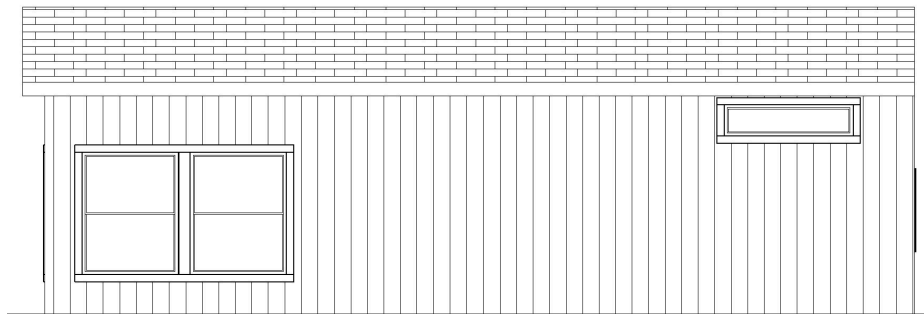

STANDARD LAYOUT FOR THE ELKRIDGE MODEL

1 Bed | 1 Bath | 398.6 SF

Approximate Model Dimension

- Width: 11.2 ft
- Length: 35 ft
- Height: 15.3 ft

***Floor plans, dimensions, features, and specifications are approximate. The floor plan shown represents the standard configuration for this model. Optional features, customizations, and alternate configurations may be available, including added porches, window adjustments, additional windows, or mirrored/reversed layouts. Please consult with a sales representative for available options and final specifications.

184 Cowlitz Loop Rd. Toledo, WA 98591

(360) 301 8322

info@parkmodelnation.com

STANDARD LAYOUT FOR THE ELKRIDGE MODEL

1 Bed | 1 Bath | 398.6 SF

Engineered Floor Plan

***Floor plans, dimensions, features, and specifications are approximate. The floor plan shown represents the standard configuration for this model. Optional features, customizations, and alternate configurations may be available, including added porches, window adjustments, additional windows, or mirrored/reversed layouts. Please consult with a sales representative for available options and final specifications.

184 Cowlitz Loop Rd. Toledo, WA 98591

(360) 301 8322

info@parkmodelnation.com

STANDARD LAYOUT FOR THE ELKRIDGE MODEL

1 Bed | 1 Bath | 398.6 SF

Elevations

FRONT SIDE WALL ELEVATION

FRONT / HITCH
END WALL

REAR SIDE WALL ELEVATION

REAR END WALL

****Floor plans, dimensions, features, and specifications are approximate. The floor plan shown represents the standard configuration for this model. Optional features, customizations, and alternate configurations may be available, including added porches, window adjustments, additional windows, or mirrored/reversed layouts. Please consult with a sales representative for available options and final specifications.*