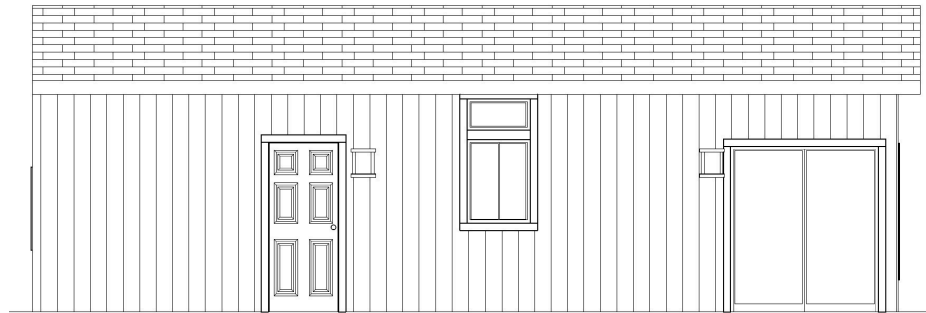

STANDARD LAYOUT FOR THE ELKRIDGE MODEL

1 Bed | 1 Bath | 398.6 SF

Approximate Model Dimension

- Width: 11.2 ft
- Length: 35 ft
- Height: 15.3 ft

***Floor plans, dimensions, features, and specifications are approximate. The floor plan shown represents the standard configuration for this model. Optional features, customizations, and alternate configurations may be available, including added porches, window adjustments, additional windows, or mirrored/reversed layouts. Please consult with a sales representative for available options and final specifications.

184 Cowlitz Loop Rd. Toledo, WA 98591

(360) 301 8322

info@parkmodelnation.com

STANDARD LAYOUT FOR THE ELKRIDGE MODEL

1 Bed | 1 Bath | 398.6 SF

Engineered Floor Plan

***Floor plans, dimensions, features, and specifications are approximate. The floor plan shown represents the standard configuration for this model. Optional features, customizations, and alternate configurations may be available, including added porches, window adjustments, additional windows, or mirrored/reversed layouts. Please consult with a sales representative for available options and final specifications.

184 Cowlitz Loop Rd. Toledo, WA 98591

(360) 301 8322

info@parkmodelnation.com

STANDARD LAYOUT FOR THE ELKRIDGE MODEL

1 Bed | 1 Bath | 398.6 SF

Elevations

FRONT SIDE WALL ELEVATION

FRONT / HITCH
END WALL

REAR SIDE WALL ELEVATION

REAR END WALL

****Floor plans, dimensions, features, and specifications are approximate. The floor plan shown represents the standard configuration for this model. Optional features, customizations, and alternate configurations may be available, including added porches, window adjustments, additional windows, or mirrored/reversed layouts. Please consult with a sales representative for available options and final specifications.*