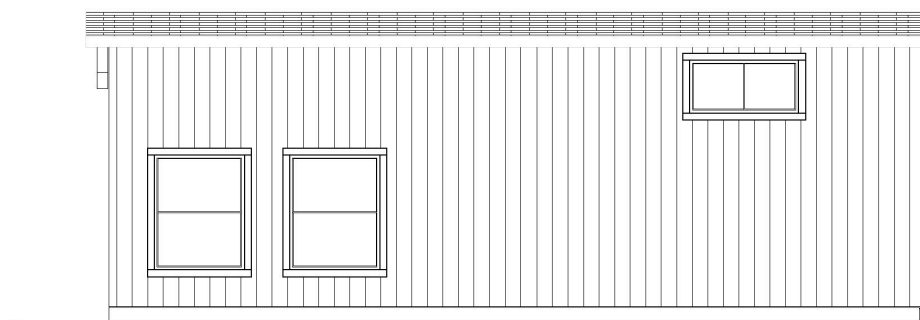

STANDARD LAYOUT FOR THE RAINFOREST MODEL

1 Bed | 1 Bath | 398 SF

Approximate Model Dimension

- Width: 13.2 ft
- Length: 35 ft
- Height: 15.9 ft

***Floor plans, dimensions, features, and specifications are approximate. The floor plan shown represents the standard configuration for this model. Optional features, customizations, and alternate configurations may be available, including added porches, window adjustments, additional windows, or mirrored/reversed layouts. Please consult with a sales representative for available options and final specifications.

184 Cowlitz Loop Rd. Toledo, WA 98591

(360) 301 8322

info@parkmodelnation.com

STANDARD LAYOUT FOR THE RAINFOREST MODEL

1 Bed | 1 Bath | 398 SF

Engineered Floor Plan

***Floor plans, dimensions, features, and specifications are approximate. The floor plan shown represents the standard configuration for this model. Optional features, customizations, and alternate configurations may be available, including added porches, window adjustments, additional windows, or mirrored/reversed layouts. Please consult with a sales representative for available options and final specifications.

184 Cowlitz Loop Rd. Toledo, WA 98591

(360) 301 8322

info@parkmodelnation.com

STANDARD LAYOUT FOR THE RAINFOREST MODEL

1 Bed | 1 Bath | 398 SF

Elevations

BACK DOOR SIDE ELEVATION

HITCH END ELEVATION

FRONT DOOR SIDE ELEVATION

REAR END ELEVATION

****Floor plans, dimensions, features, and specifications are approximate. The floor plan shown represents the standard configuration for this model. Optional features, customizations, and alternate configurations may be available, including added porches, window adjustments, additional windows, or mirrored/reversed layouts. Please consult with a sales representative for available options and final specifications.*