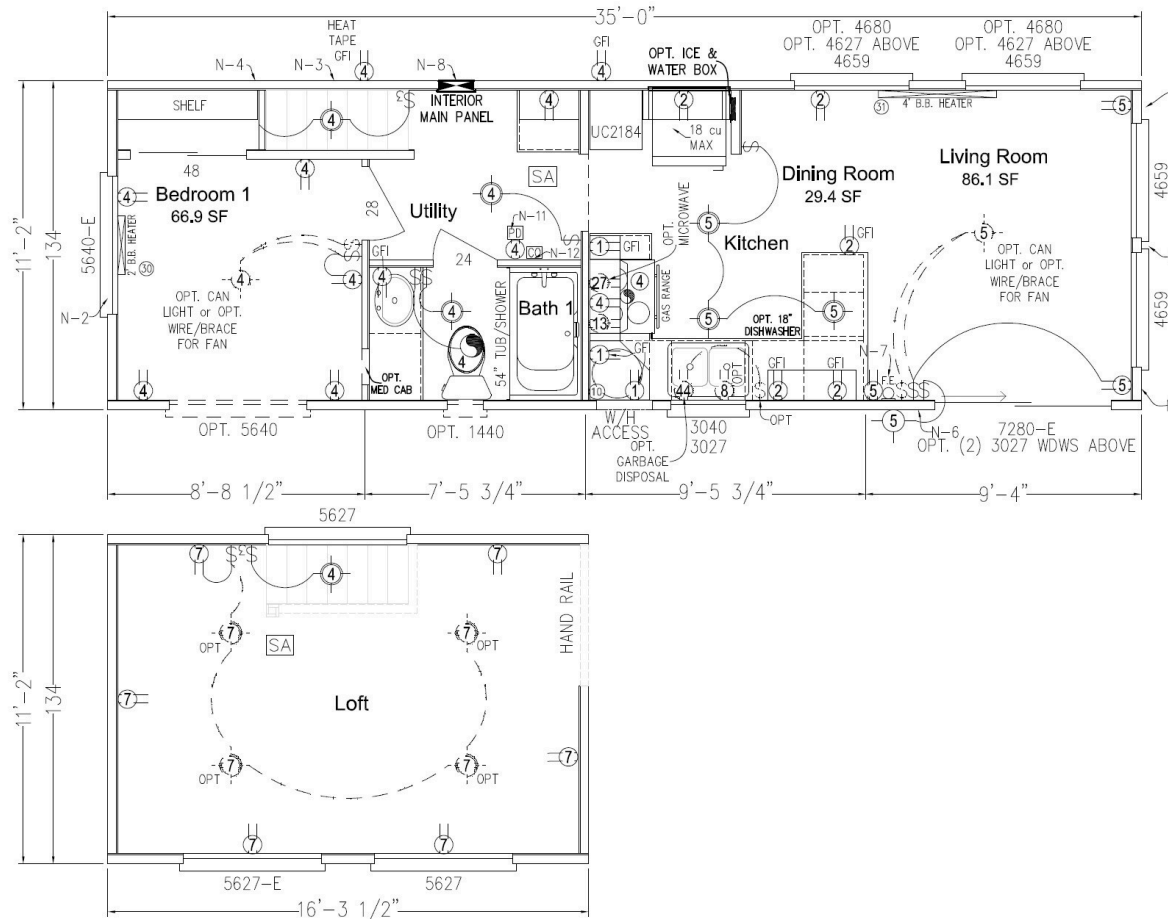

STANDARD LAYOUT FOR THE RAINFOREST MODEL

1 Bed | 1 Bath | 398 SF

Approximate Model Dimension

- Width: 13.2 ft
- Length: 35 ft
- Height: 15.9 ft

***Floor plans, dimensions, features, and specifications are approximate. The floor plan shown represents the standard configuration for this model. Optional features, customizations, and alternate configurations may be available, including added porches, window adjustments, additional windows, or mirrored/reversed layouts. Please consult with a sales representative for available options and final specifications.

184 Cowlitz Loop Rd. Toledo, WA 98591

(360) 301 8322

info@parkmodelnation.com

STANDARD LAYOUT FOR THE RAINFOREST MODEL

1 Bed | 1 Bath | 398 SF

Engineered Floor Plan

***Floor plans, dimensions, features, and specifications are approximate. The floor plan shown represents the standard configuration for this model. Optional features, customizations, and alternate configurations may be available, including added porches, window adjustments, additional windows, or mirrored/reversed layouts. Please consult with a sales representative for available options and final specifications.

184 Cowlitz Loop Rd. Toledo, WA 98591

(360) 301 8322

info@parkmodelnation.com

STANDARD LAYOUT FOR THE RAINFOREST MODEL

1 Bed | 1 Bath | 398 SF

Elevations

BACK DOOR SIDE ELEVATION

HITCH END ELEVATION

FRONT DOOR SIDE ELEVATION

REAR END ELEVATION

****Floor plans, dimensions, features, and specifications are approximate. The floor plan shown represents the standard configuration for this model. Optional features, customizations, and alternate configurations may be available, including added porches, window adjustments, additional windows, or mirrored/reversed layouts. Please consult with a sales representative for available options and final specifications.*