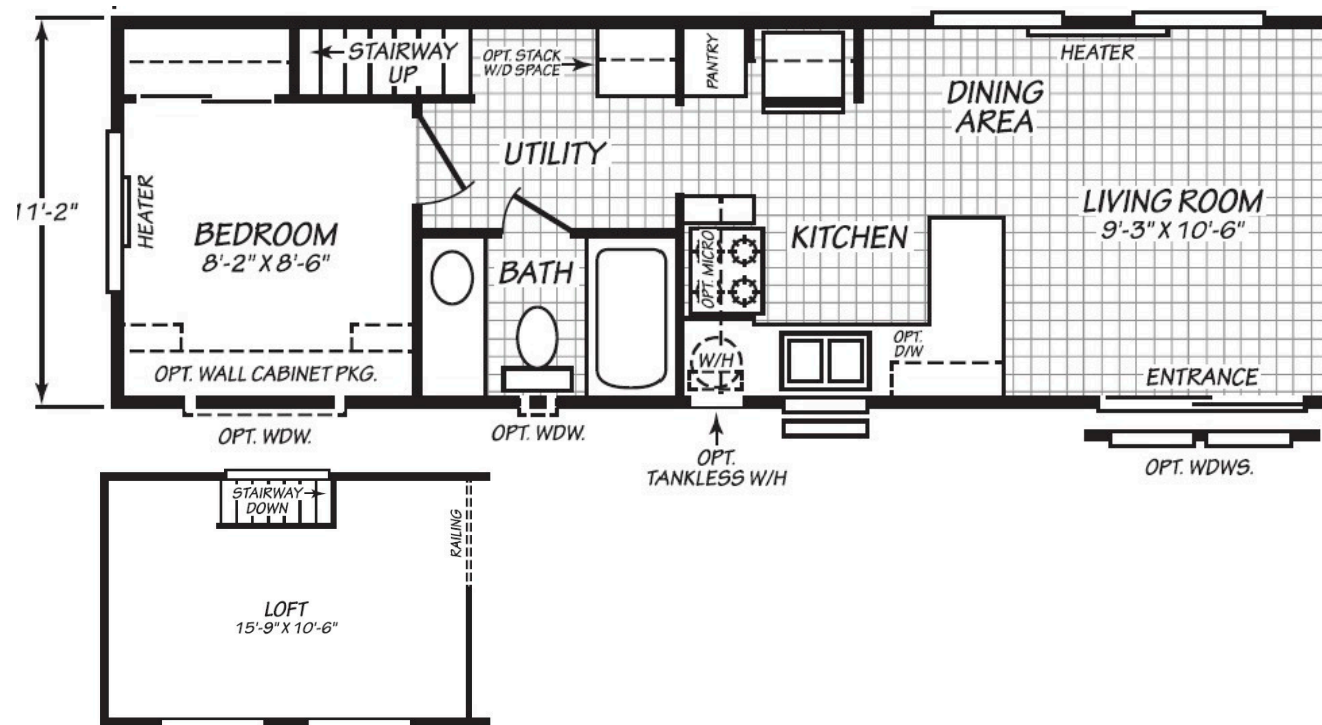

STANDARD LAYOUT FOR THE RAINFOREST MODEL

1 Bed | 1 Bath | 398 SF

Approximate Model Dimension

- Width: 13.2 ft
- Length: 35 ft
- Height: 15.9 ft

***Floor plans, dimensions, features, and specifications are approximate. The floor plan shown represents the standard configuration for this model. Optional features, customizations, and alternate configurations may be available, including added porches, window adjustments, additional windows, or mirrored/reversed layouts. Please consult with a sales representative for available options and final specifications.

184 Cowlitz Loop Rd. Toledo, WA 98591

(360) 301 8322

info@parkmodelnation.com

STANDARD LAYOUT FOR THE RAINFOREST MODEL

1 Bed | 1 Bath | 398 SF

Engineered Floor Plan

***Floor plans, dimensions, features, and specifications are approximate. The floor plan shown represents the standard configuration for this model. Optional features, customizations, and alternate configurations may be available, including added porches, window adjustments, additional windows, or mirrored/reversed layouts. Please consult with a sales representative for available options and final specifications.

184 Cowlitz Loop Rd. Toledo, WA 98591

(360) 301 8322

info@parkmodelnation.com

STANDARD LAYOUT FOR THE RAINFOREST MODEL

1 Bed | 1 Bath | 398 SF

Elevations

BACK DOOR SIDE ELEVATION

HITCH END ELEVATION

FRONT DOOR SIDE ELEVATION

REAR END ELEVATION

****Floor plans, dimensions, features, and specifications are approximate. The floor plan shown represents the standard configuration for this model. Optional features, customizations, and alternate configurations may be available, including added porches, window adjustments, additional windows, or mirrored/reversed layouts. Please consult with a sales representative for available options and final specifications.*