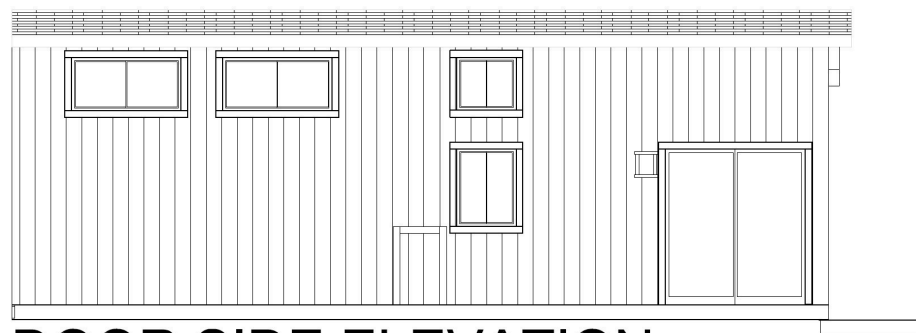

STANDARD LAYOUT FOR THE RAINFOREST MODEL

1 Bed | 1 Bath | 398 SF

Approximate Model Dimension

- Width: 13.2 ft
- Length: 35 ft
- Height: 15.9 ft

***Floor plans, dimensions, features, and specifications are approximate. The floor plan shown represents the standard configuration for this model. Optional features, customizations, and alternate configurations may be available, including added porches, window adjustments, additional windows, or mirrored/reversed layouts. Please consult with a sales representative for available options and final specifications.

184 Cowlitz Loop Rd. Toledo, WA 98591

(360) 301 8322

info@parkmodelnation.com

STANDARD LAYOUT FOR THE RAINFOREST MODEL

1 Bed | 1 Bath | 398 SF

Engineered Floor Plan

***Floor plans, dimensions, features, and specifications are approximate. The floor plan shown represents the standard configuration for this model. Optional features, customizations, and alternate configurations may be available, including added porches, window adjustments, additional windows, or mirrored/reversed layouts. Please consult with a sales representative for available options and final specifications.

184 Cowlitz Loop Rd. Toledo, WA 98591

(360) 301 8322

info@parkmodelnation.com

STANDARD LAYOUT FOR THE RAINFOREST MODEL

1 Bed | 1 Bath | 398 SF

Elevations

BACK DOOR SIDE ELEVATION

HITCH END ELEVATION

FRONT DOOR SIDE ELEVATION

REAR END ELEVATION

****Floor plans, dimensions, features, and specifications are approximate. The floor plan shown represents the standard configuration for this model. Optional features, customizations, and alternate configurations may be available, including added porches, window adjustments, additional windows, or mirrored/reversed layouts. Please consult with a sales representative for available options and final specifications.*